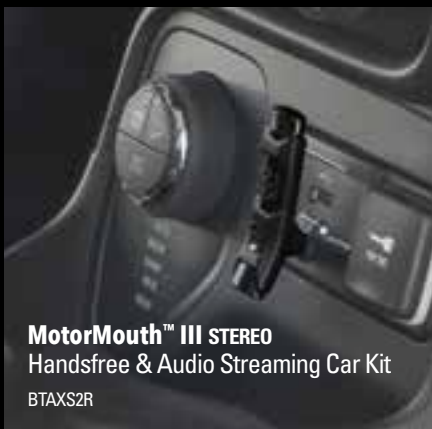

Black
R13LED
R13LED6
White
R13LEDWT
R13LED6WT

OPTIMIZED
FOR
OUTDOORS

StrikeDrive™

Car Charger with Coiled Cable
for Lightning Devices

I2C12A

Lightning® Audio Solutions

Connectivity solutions for Lightning and other *Bluetooth*® enabled mobile devices. Play your favorite music through your vehicle's audio system with this handy array of connectivity solutions.

FreqOut™ PRO
FM Transmitter with music control
FMTD9

StrikeLine™ ADAPTER
Headphone/AUX adaptor with
controls for Lightning devices
I3AA

DeckedOut™
Cassette adaptor
for Lightning devices
PCA2

BTfreq™
Handsfree Car Kit with FM Transmitter
BTFM2A

StrikeLine™ CABLE
3.5mm Stereo cable
with controls for
Lightning devices
I3AAC

MotorMouth™ III STEREO
Handsfree & Audio Streaming Car Kit
BTAXS2R

StrikeLine™ PASSTHROUGH
Headphone/AUX adaptor with pass
through power for Lightning devices
I3AAPA