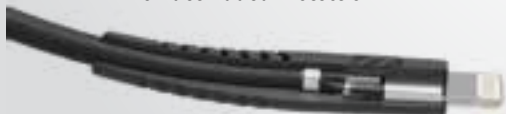

EZC12

**LED illuminates RED
while device is charging**

**Changes to BLUE when device
is fully charged**

FlatOUT™ LED
Charge & Sync Cable with LED Charge
Indicator for Lightning Devices

Black
I3FLN
I3FL
I3FL6
White
I3FLNWT
I3FLWT
I3FL6WT
Blue
I3FLBL
I3FLNBL

Lightning® Cables

SyncAble™ HD

Heavy Duty Charge & Sync Cable
for Lightning Devices

Black
HDI34
HDI310

*Flexible Over-Molded Strain Relief
Provides Added Protection

StrikeLine™ RUGGED LED

Rugged Charge & Sync Cable with LED
Charge Indicator for Lightning Devices