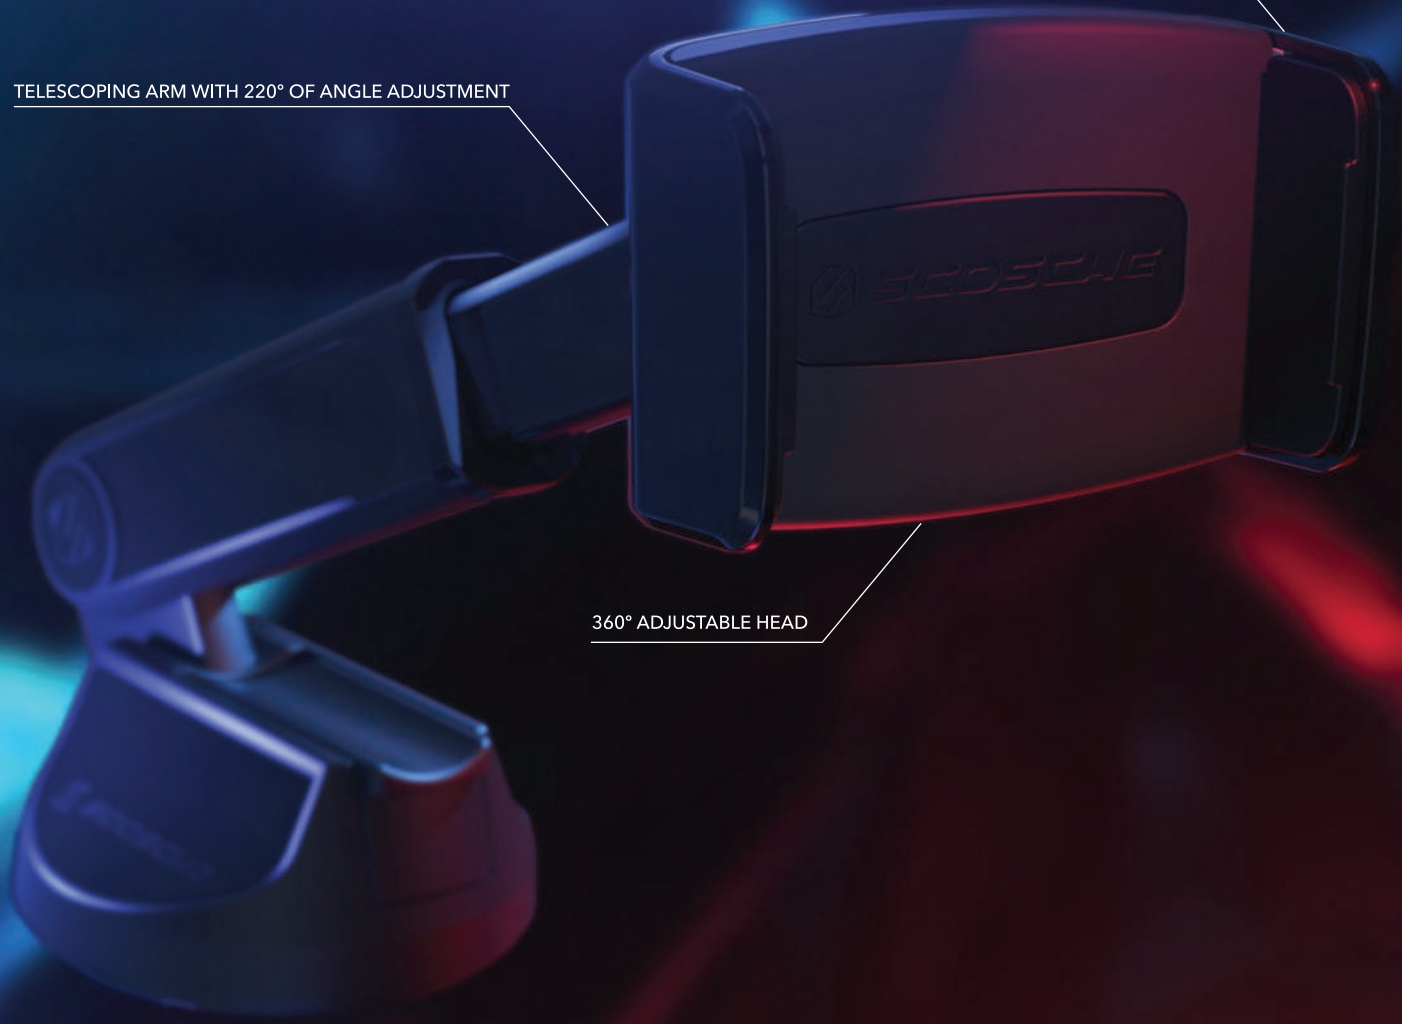

## MagSafe® Charger-Compatible Mount With Power Delivery Car Charger

Designed to work with Apple MagSafe chargers for the iPhone 12 series, these mounts securely hold and power the MagSafe. It comes with a new 20W USB-C Power Delivery car adapter to power the MagSafe Charger. These mounts are available in several options including: Window/Dash, Cup Holder, and a 4-in-1 kit that features: Swing-Arm Dash, FreeFlow Vent, Lock-Nut Vent and Dash. Not limited to in-vehicle use, the Window/Dash model is perfect for home or office use when used with a home charger like the Scosche ReVolt QC. MagSafe sold separately.

ADJUSTABLE ARMS SECURELY HOLD DEVICES UP TO 3.5" WIDE

TELESCOPING ARM WITH 220° OF ANGLE ADJUSTMENT

360° ADJUSTABLE HEAD

#1  
MOUNT  
BRAND

## Universal Mounts

Simple and secure, Universal Phone Mounts install quickly and easily and hold your phone in clear view so you can drive safely using your phone hands-free. Its adjustable arms hold phones up to 3.5 inches wide and have a rubberized lining to protect your phone from vibration over any terrain. The 360-degree adjustable head lets you view your phone in portrait or landscape mode. The universal mounts are available in a selection of mounting options including: Vent, Swing-Arm Vent, Window/Dash, Window/Dash Extendo, and Cup Holder.